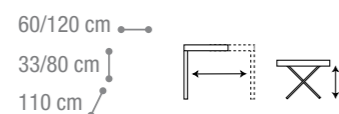

flint PÁG. 78